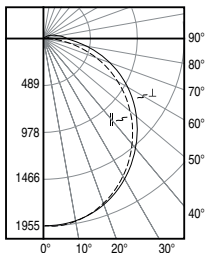

Metalux VT3

Vaportite LED luminaire, IP 67

Catalogue numbers - Vaportite LED luminaire

Description	Light output, lm	Catalogue number	Weight each, kg	Packing size
Luminaire, length 651 mm	4000	IL2VT3-4-5K-G1-U	1,5	1
Luminaire, length 1197 mm	6000	IL4VT3-6-5K-G1-U	3	1
Luminaire with 10 W emergency light, length 1197 mm	6000	IL4VT3-6-5K-G1-U-A	3,5	1

Technical data

Electrical data

Supply voltage	100-277 VAC, 50-60 Hz
Light source	LED strip with electronic driver, 5000 K
Dimming control	0-10 V signal
Power consumption, 651 mm/1197 mm	32/51 W
Projected life	60000 hours at 91% lumen output

Fixture data

Housing	Glass fibre reinforced polyester, white
Reflector	White painted steel
Diffuser	Polycarbonate, frosted
Cable entry	2 pcs 0,5" NPT

Environmental data

Installation	Indoor
Ambient temperature	-40 - +55°C, luminaire with emergency light -40 - +35°C
Ingress protection	IP 67, NEMA 4X, Wet Location

Approvals

Certificate, approval	RoHS, cUL file E328008

Photometric data