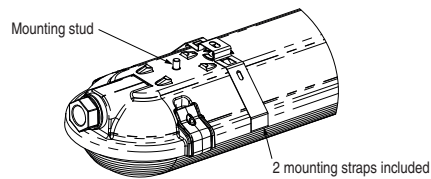

Installation